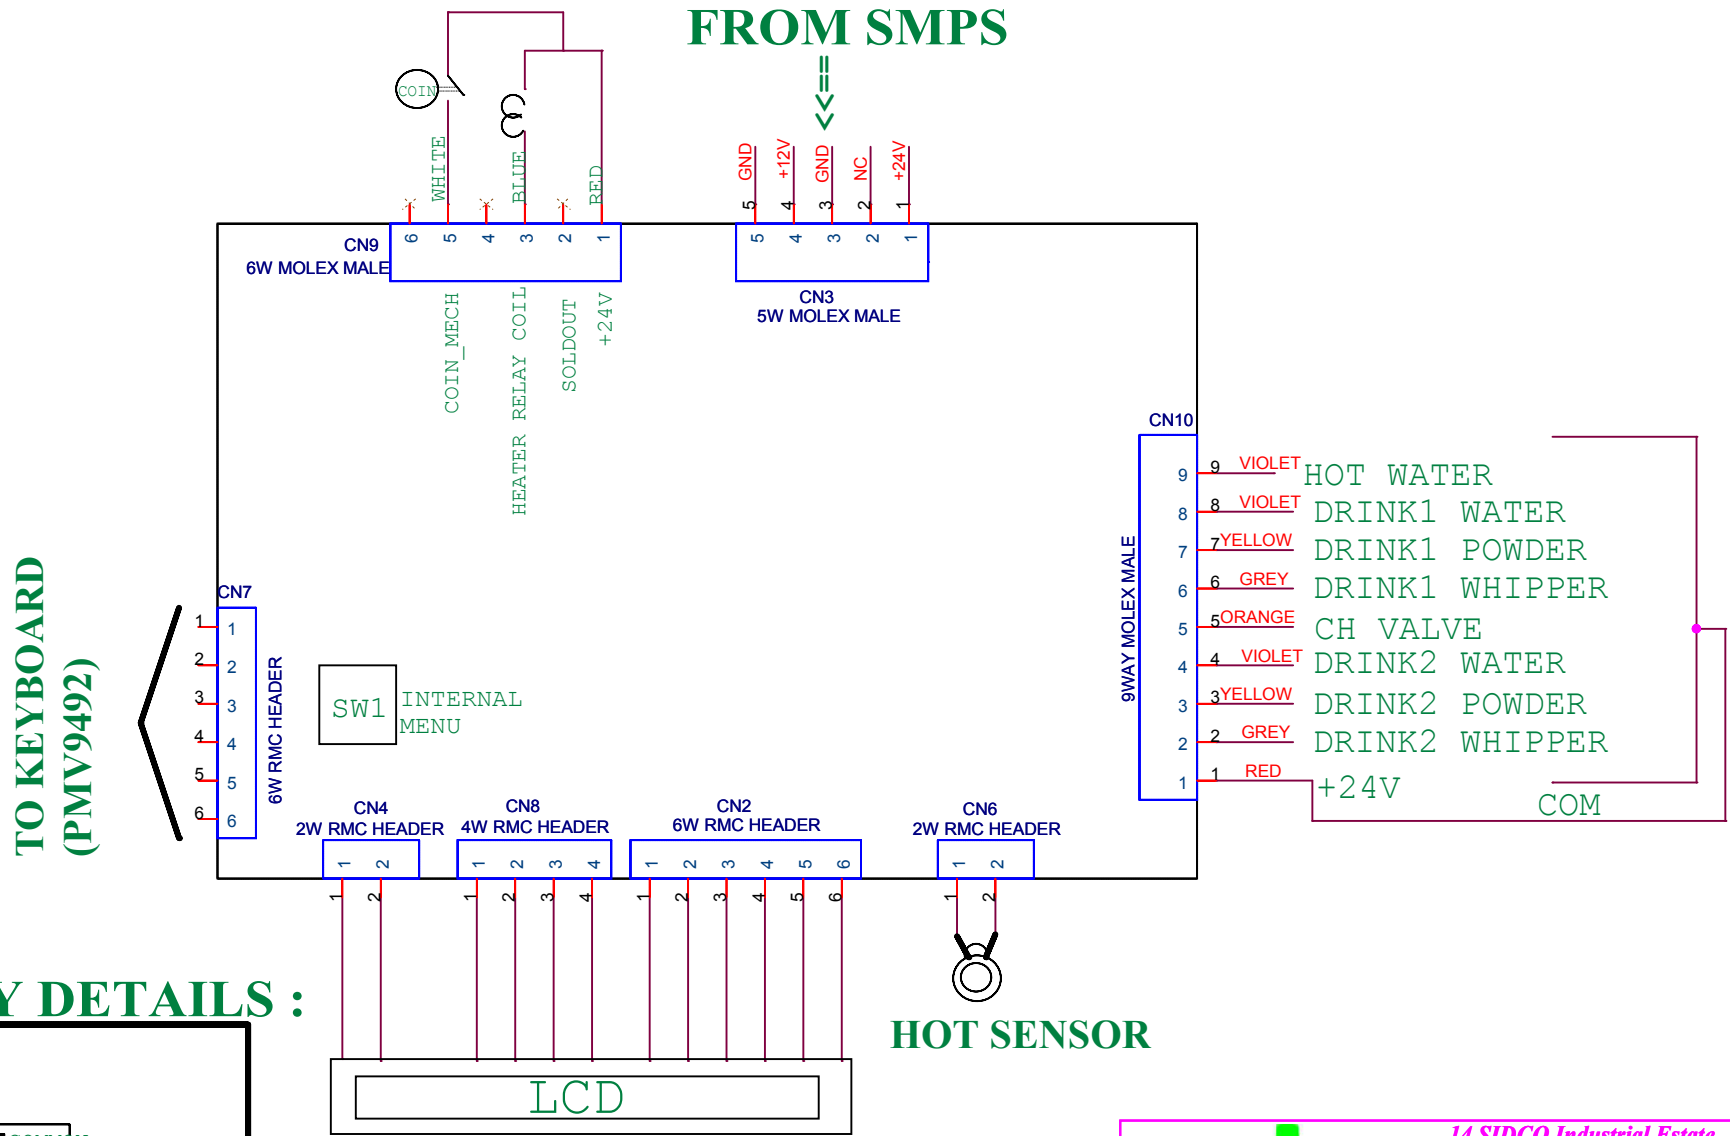

# WIRING DIAGRAM OF PMV5286 DC DOUBLE SELECTION

## HEATER-RELAY DETAILS :

**PULSARS**

14, SIDCO Industrial Estate,  
Thirumudivakkam,  
Chennai - 44, India.  
PH : 044-65163969  
[www.pulsars.in](http://www.pulsars.in)

**PMV5286 WIRINGDIAGRAM**

Date: Wednesday, January 10, 2018		Sheet: 1 of 1	
Drawn By: RAMKUMAR.K		Size: A4 Ver: 1V2 B.T: B Rev: 1	
Prepared By:	Verified By:	Approved By:	