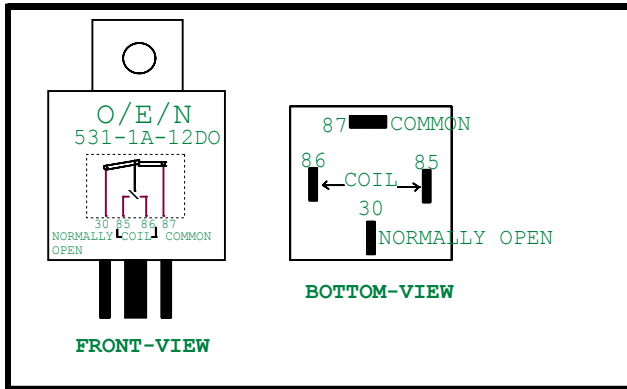

HEATER-RELAY DETAILS :

PULSARS

14, SIDCO Industrial Estate,
Thirumudivakkam,
Chennai - 44, India.
PH : 044-65163969
www.pulsars.in

PMV5286 WIRINGDIAGRAM

Date: Wednesday, January 10, 2018		Sheet: 1 of 1	
Drawn By: RAMKUMAR.K		Size: A4 Ver: 1V2 B.T: B Rev: 1	
Prepared By:	Verified By:	Approved By: