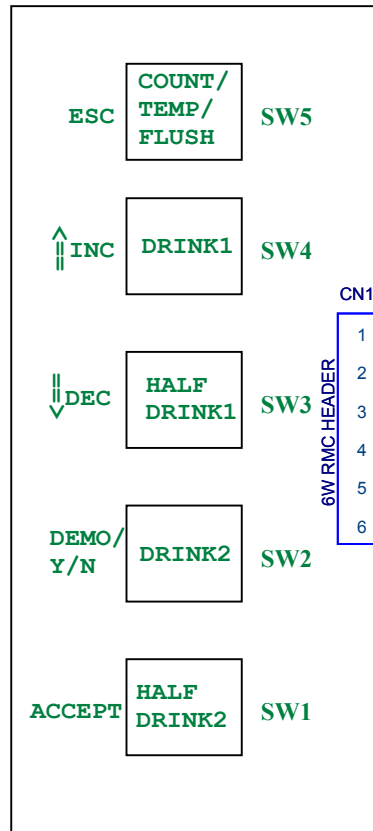

WIRING DIAGRAM OF PSM4533

KEYBOARD-PMV9492

FROM
MAINBOARD
(PMV5286)